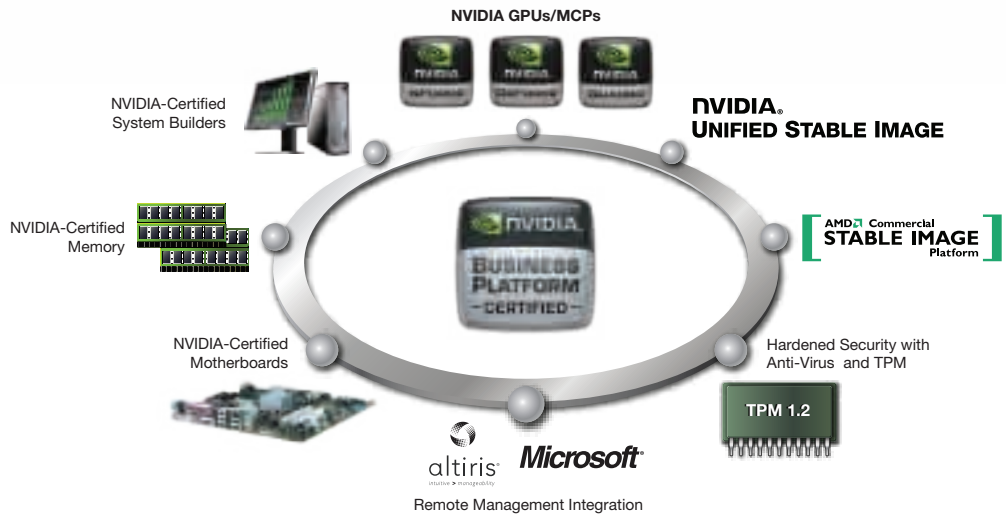

Certified NVIDIA Hardware and Software Enhances PC Quality

Certified NVIDIA Business Platform hardware and software enhances PC quality. With tens of thousands of hours of stress, stability, and application testing, NVIDIA Business Platform PCs are built with your most demanding users in mind. NVIDIA Business Platform certification takes the worry out of managing PCs.

Lower Total Cost of Ownership (TCO) with NVIDIA Unified Stable Image

NVIDIA Business Platform Certified PCs lower total cost of ownership with NVIDIA Unified Stable Image. Combining graphics, networking, storage, and core logic drivers into a single image and with support across PC configurations and platform generations, NVIDIA Unified Stable Image simplifies deployment and maintenance of PCs in your organization.

Designed for Manageability

NVIDIA Business Platform Certified PCs are designed for manageability with built-in hardware support and integration with leading remote management applications. Wake-on-LAN and PXE technology allow remote boot, restart, and shutdown of PCs. NVIDIA remote management plug-ins enable advanced configuration. Reduce desk-side visits with NVIDIA Business Platform.